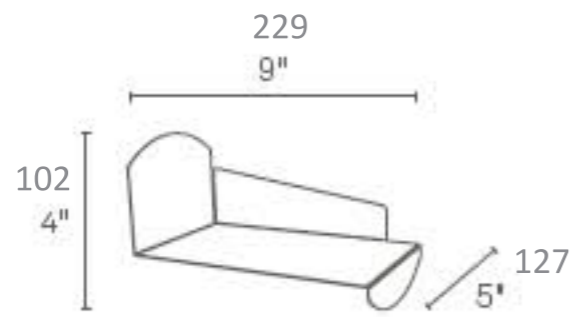

## 2D:3D DESKTOP CD HOLDER

From flat to fabulous in no time. Each piece is available in gun metal, white, and fire engine red. Powder-coated steel that ships flat and is folded into shape by you.